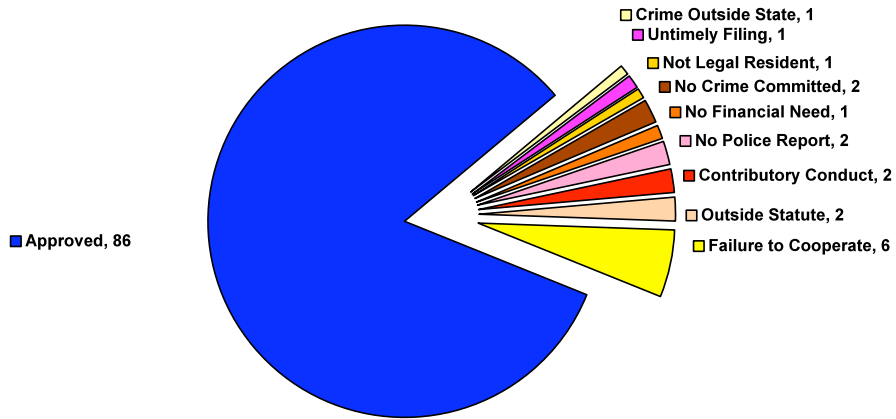

Domestic Violence Claims Processed 11/20/08 Through 02/20/09

Domestic Violence Claims Processed 11/20/07 Through 02/20/08