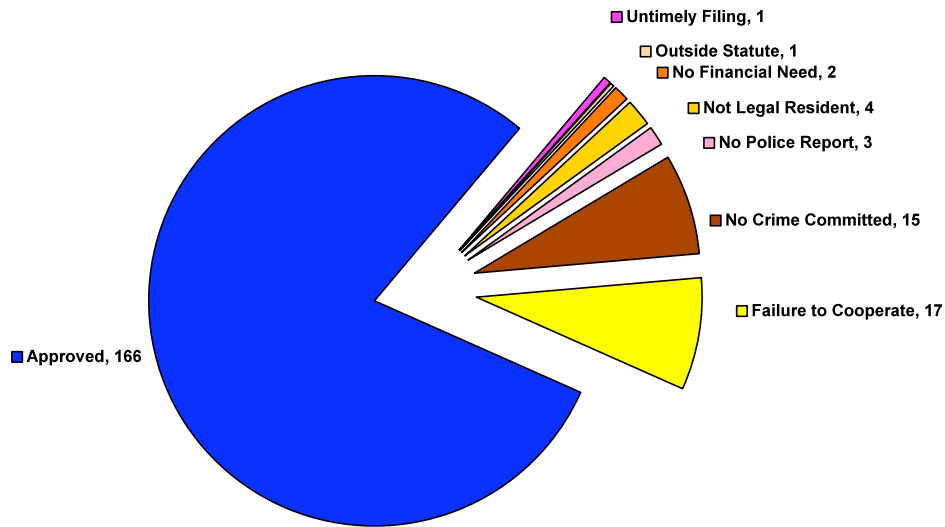

Sexual Assault Claims Processed 11/20/08 Through 02/20/09

Sexual Assault Claims Processed 11/20/07 Through 02/20/08