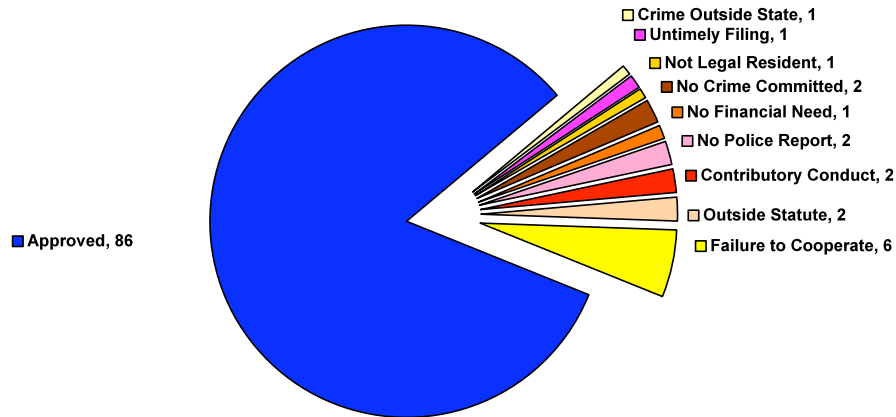

Domestic Violence Claims Processed 11/20/08 Through 02/20/09

Domestic Violence Claims Processed 11/20/07 Through 02/20/08